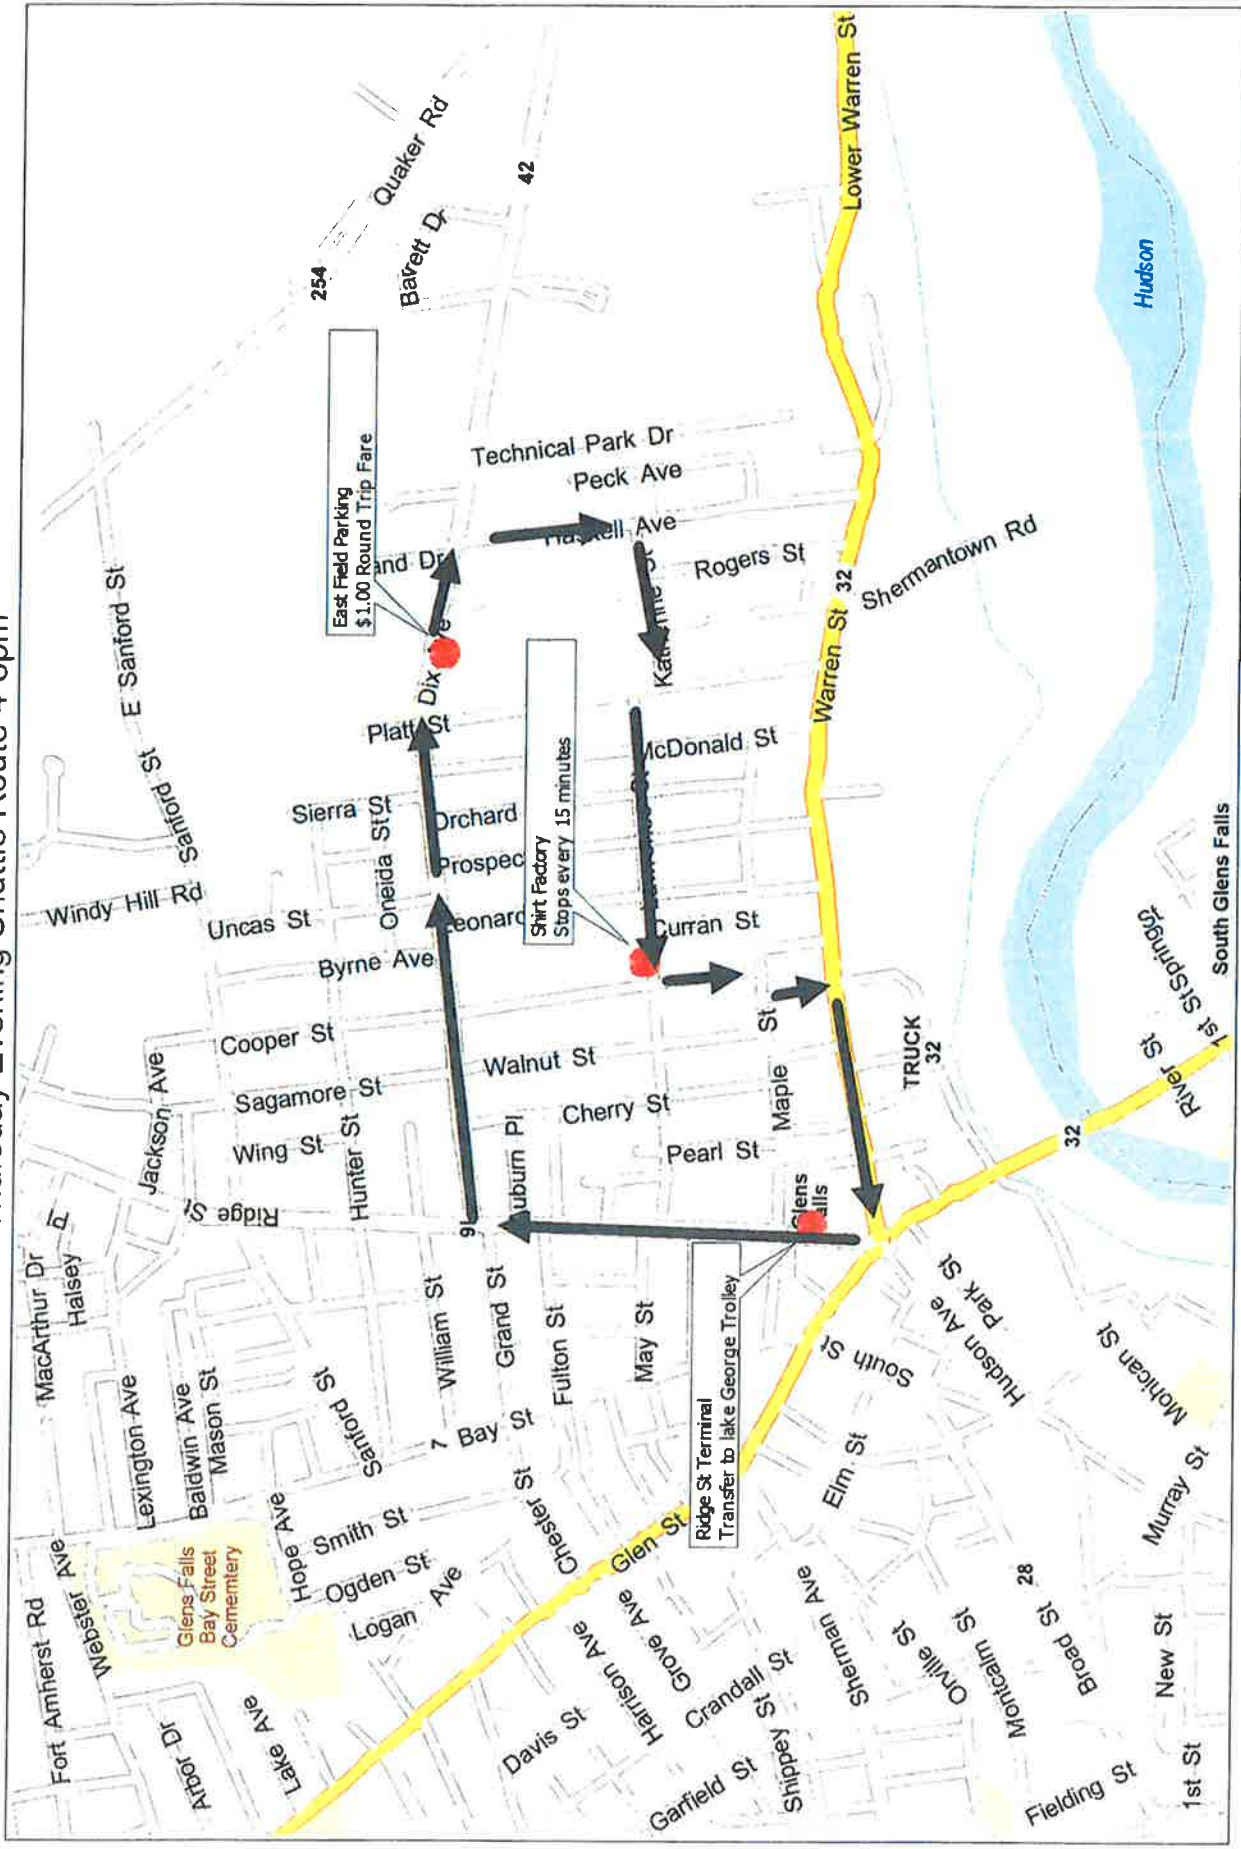

THURSDAY

EVENING TROLLEY

SHUTTLE

**Thursdays June 13th through Sept 12th
4:00pm to 8:00pm**

GGFT will operate a trolley shuttle between downtown Glens Falls, East Field & the Shirt Factory Food Truck Corral. Trolley will run approximately every 15 minutes from 4:00pm – 8:00pm
See posted route for stop information.

Fare is \$1.00 and includes a free pass for the return trip back from the Shirt Factory

For more Information Call GGFT at 518-792-1085 for more info or go to www.gftransit.org

Greater Glens Falls Transit is a Department of the City of Glens Falls government. GGFT strives to provide safe, efficient and low cost public transportation service to the greater Glens Falls area. Services are funded in part with funds from the Federal Transit Administration and the New York State Department of Transportation, in addition to fares and local government support. GGFT operates its programs and services without regard to race, color, or national origin.

Thursday Evening Shuttle Route 4-8pm

Copyright © and (P) 1988-2010 Microsoft Corporation and/or its suppliers. All rights reserved. <http://www.microsoft.com/streets/>
 Certain mapping and direction data © 2010 NAVTEQ. All rights reserved. The Data for areas of Canada includes information taken with permission from Canadian authorities, including: © Her Majesty the Queen in Right of Canada. © Queen's Printer for Ontario. NAVTEQ and NAVTEQ ON BOARD are trademarks of NAVTEQ. © 2010 Tele Atlas North America, Inc. All rights reserved. Tele Atlas and Tele Atlas North America are trademarks of Tele Atlas, Inc. © 2010 by Applied Geographic Systems, All rights reserved.